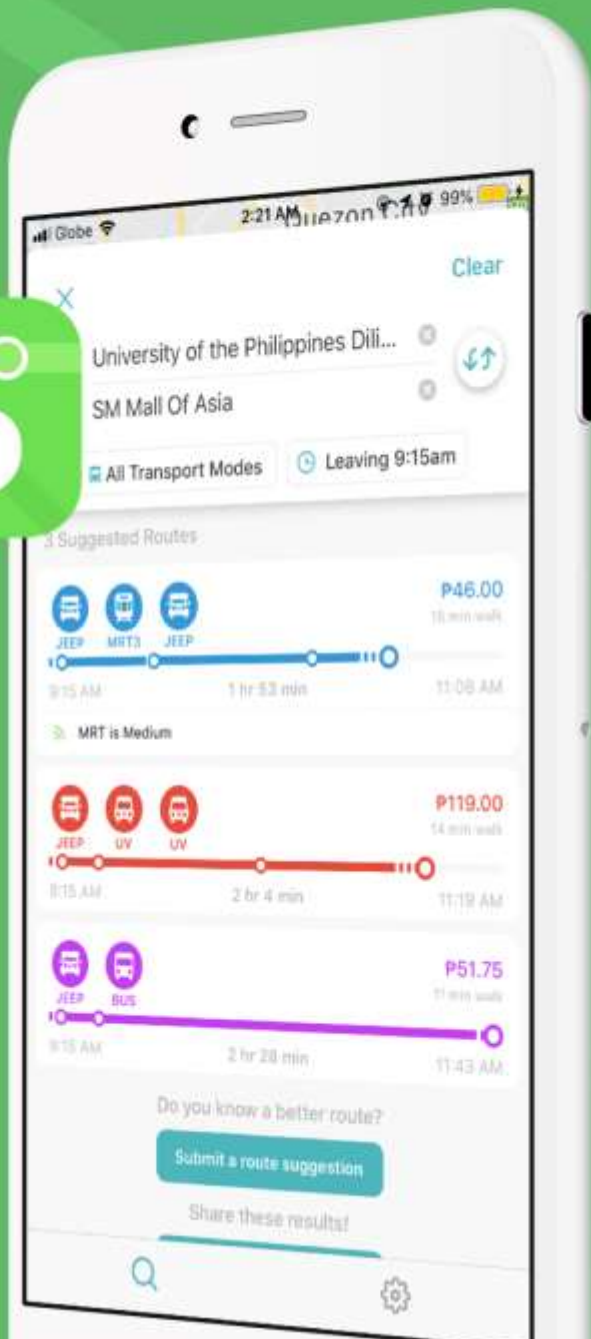

sakay

The most extensive,
accurate directions to get
around Metro Manila.

500,000+
Downloads

Jeepneys Buses P2P Ferry
Trains UV Express Tricycles

Route Analysis + Visualization

Demand Model: from Origin + Destination

Feedback + Reports from Users

Partnerships with **LGUs** + **Companies**

Mapping
Tricycles

Transport
Consulting

Pasig City

Historical
Landmarks

e-Trike
Routes

Intramuros

Booking
comparison

Integration
with app

Uber

400m
800m

0 750 1500 m