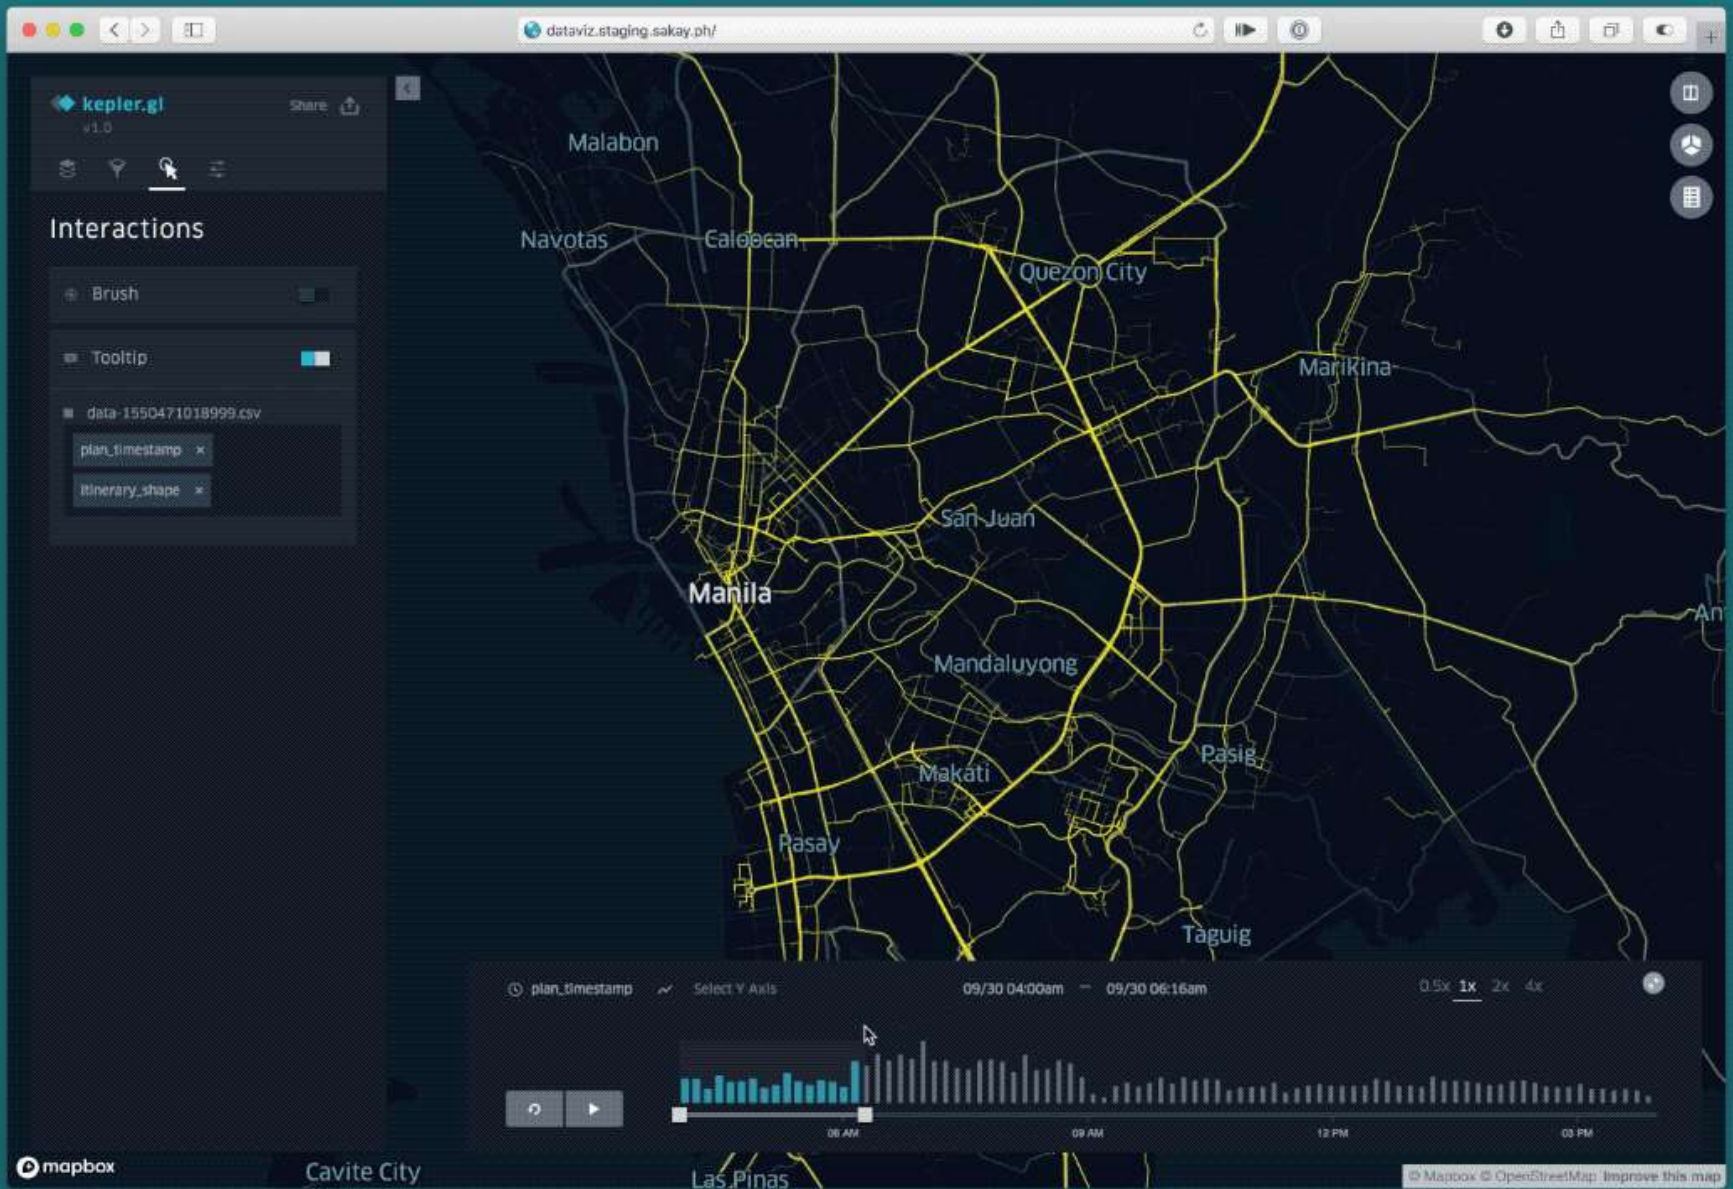

sakay

The most extensive,
accurate directions to get
around Metro Manila.

500,000+
Downloads

Jeepneys Buses P2P Ferry
Trains UV Express Tricycles

Route Analysis + Visualization

Demand Model: from Origin + Destination

Feedback + Reports from Users

Partnerships with **LGUs** + **Companies**

Mapping
Tricycles

Transport
Consulting

Pasig City

Historical
Landmarks

e-Trike
Routes

Intramuros

Booking
comparison

Integration
with app

Uber

400m
800m

0 750 1500 m