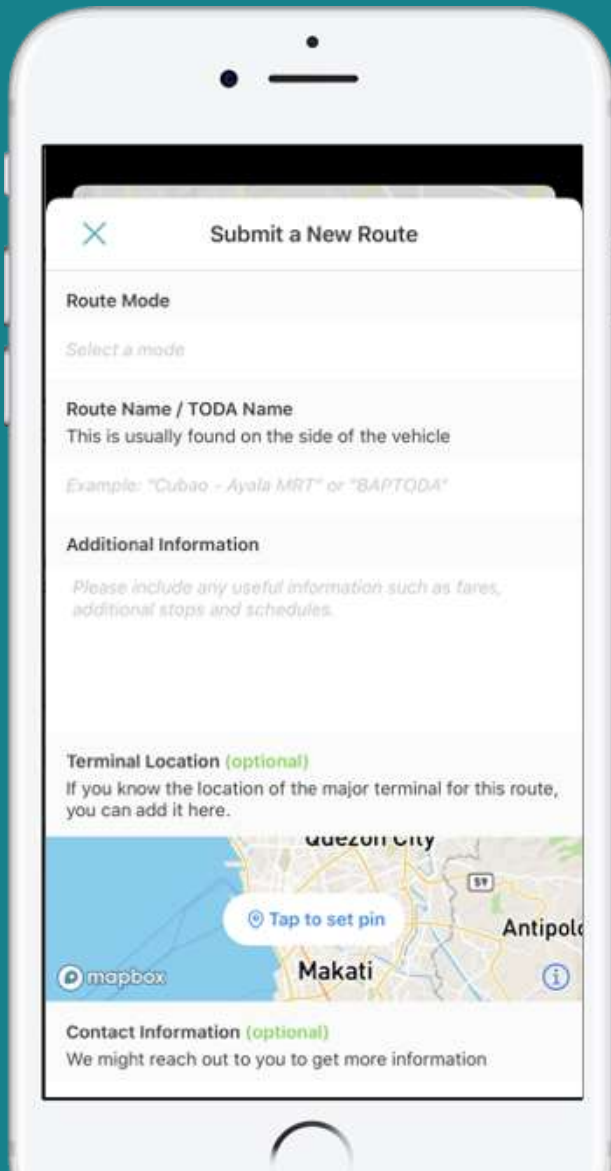

sakay

The most extensive,
accurate directions to get
around Metro Manila.

500,000+
Downloads

Jeepneys Buses P2P Ferry
Trains UV Express Tricycles

Route Analysis + Visualization

Demand Model: from Origin + Destination

Feedback + Reports from Users

Partnerships with **LGUs** + **Companies**

Mapping
Tricycles

Transport
Consulting

Pasig City

Historical
Landmarks

e-Trike
Routes

Intramuros

Booking
comparison

Integration
with app

Uber

400m
800m

0 750 1500 m