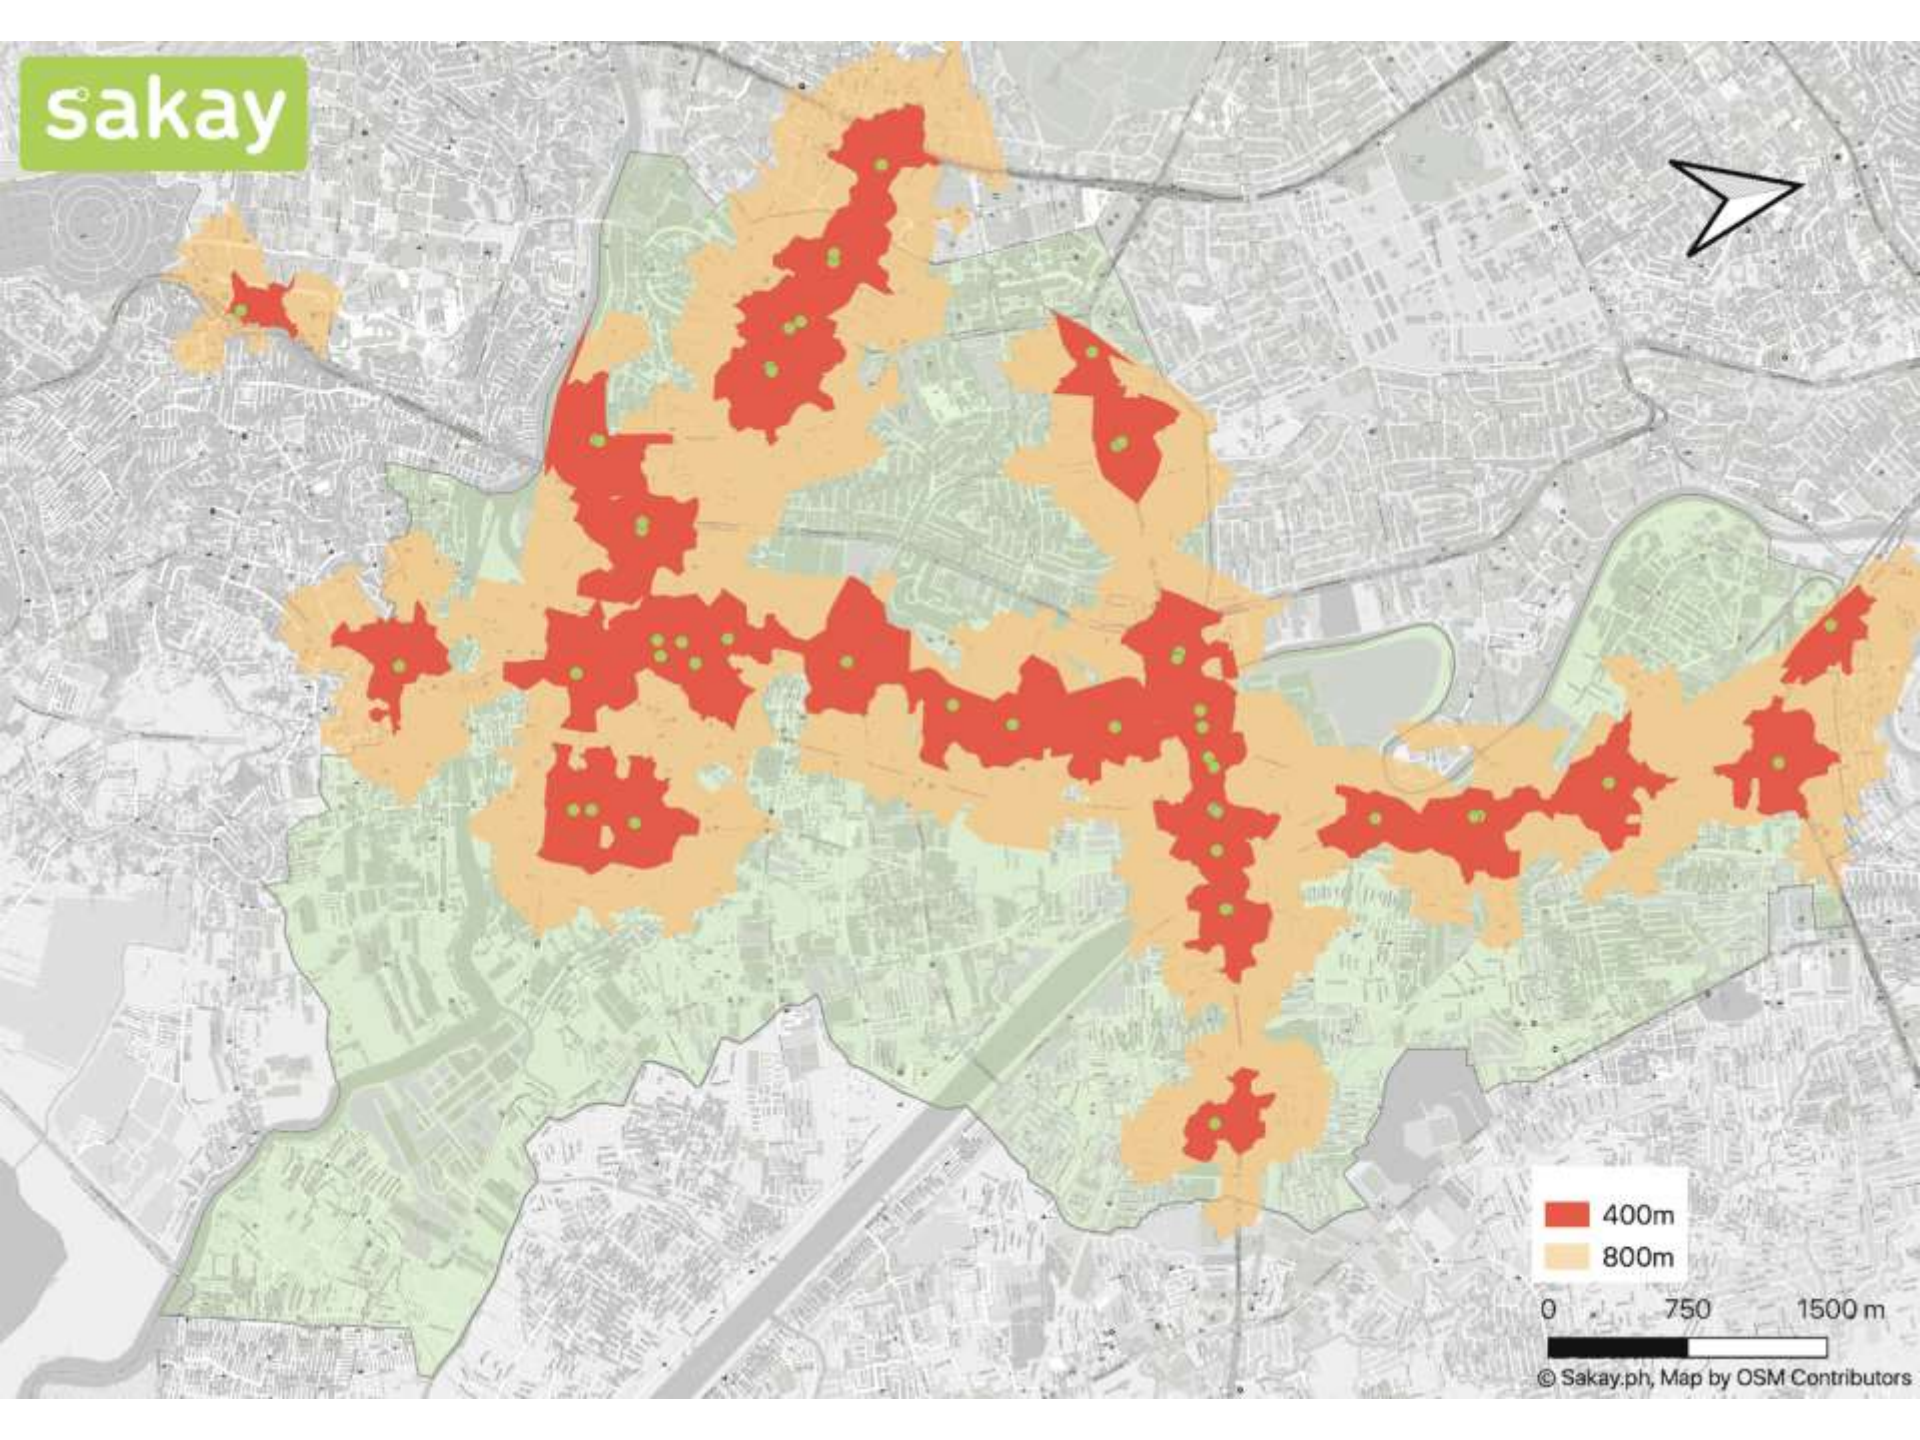

sakay

The most extensive,
accurate directions to get
around Metro Manila.

500,000+
Downloads

Jeepneys Buses P2P Ferry
Trains UV Express Tricycles

Route Analysis + Visualization

Demand Model: from Origin + Destination

Feedback + Reports from Users

Partnerships with **LGUs** + **Companies**

Mapping
Tricycles

Transport
Consulting

Pasig City

Historical
Landmarks

e-Trike
Routes

Intramuros

Booking
comparison

Integration
with app

Uber

400m
800m

0 750 1500 m