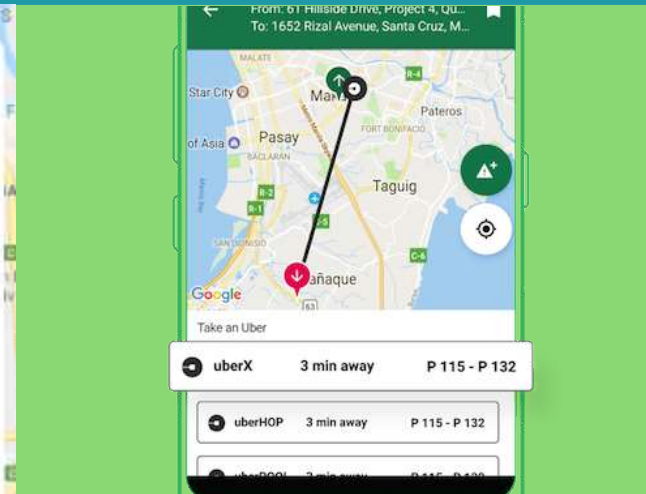

sakay

The most extensive,
accurate directions to get
around Metro Manila.

500,000+
Downloads

Jeepneys Buses P2P Ferry
Trains UV Express Tricycles

Route Analysis + Visualization

Demand Model: from Origin + Destination

Feedback + Reports from Users

Partnerships with **LGUs** + **Companies**

Mapping
Tricycles

Transport
Consulting

Pasig City

Historical
Landmarks

e-Trike
Routes

Intramuros

Booking
comparison

Integration
with app

Uber

400m
800m

0 750 1500 m