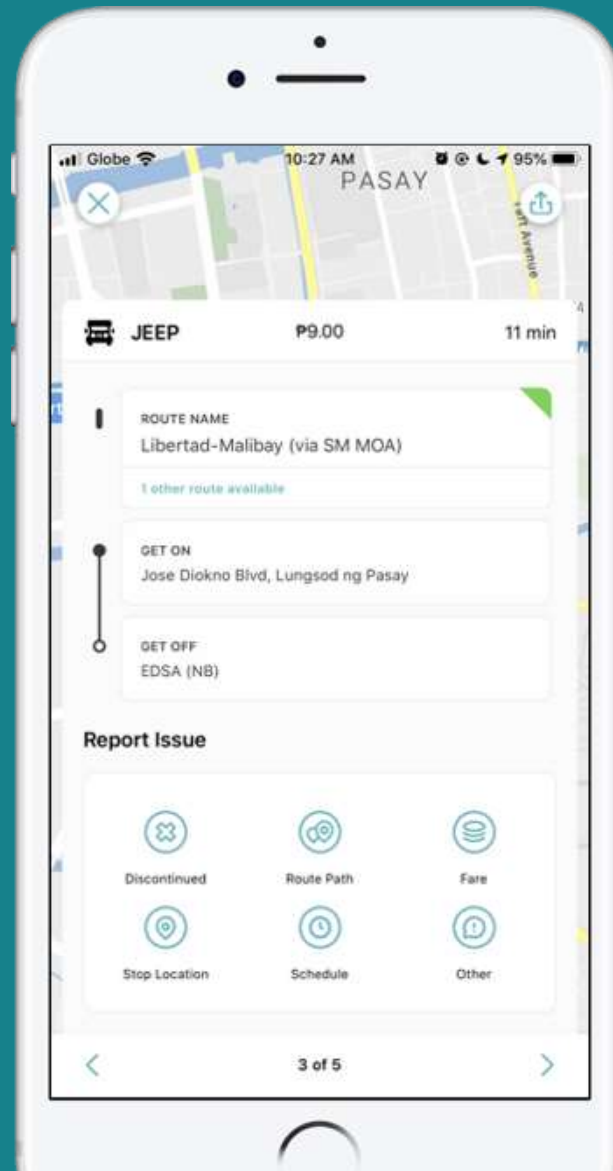

sakay

The most extensive,
accurate directions to get
around Metro Manila.

500,000+
Downloads

Jeepneys Buses P2P Ferry
Trains UV Express Tricycles

Route Analysis + Visualization

Demand Model: from Origin + Destination

Feedback + Reports from Users

Partnerships with **LGUs** + **Companies**

Mapping
Tricycles

Transport
Consulting

Pasig City

Historical
Landmarks

e-Trike
Routes

Intramuros

Booking
comparison

Integration
with app

Uber

400m
800m

0 750 1500 m