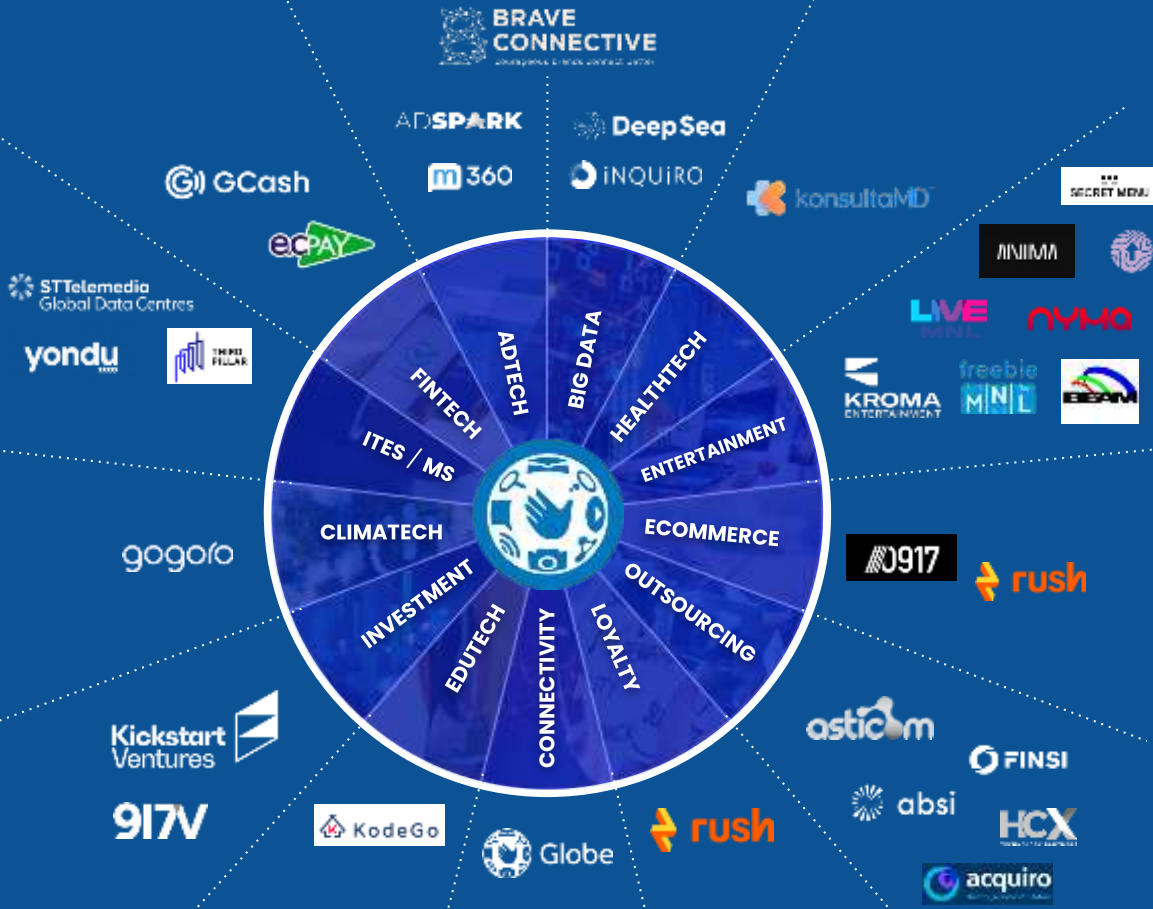

# NEXT GEN CONNECTIVITY POWERING FUTURE-READY CITIES

ANGEL GULMATICO

# We Are More Than A Telco

WE FIND A PROBLEM TO SOLVE...

ASSESS IF THE OPPORTUNITY IS BIG ENOUGH TO BE WORTH DOING...

AND ADDRESS THE NEED AT THE RIGHT TIME

THRU:  
DISRUPTIVE INNOVATIONS

INVESTMENT IN GROWTH

IN A SUSTAINABLE MANNER

WITH DIVERSE LEADERSHIP