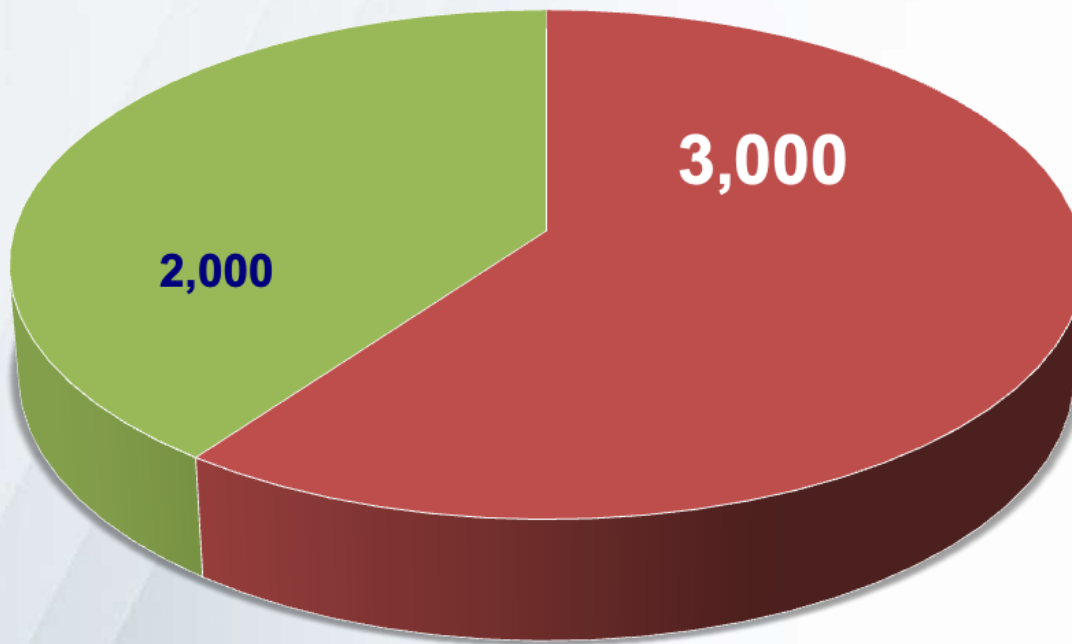

Pioneering Digital Initiatives

Before Digitalization

About 50 to 60% of the clients who flock to the City Hall merely asks for the basic requirements

Before Digitalization

City Social Welfare & Development Office *Monthly Clients Profile*

Estimated monthly clients: 5,000

- Clients Inquiring for Requirements
- Clients Applying with Requirements

What is **DotBot** ?

- ✓ **DotBot is a revolutionary and pioneering artificial intelligence (AI)-powered social service platform.**
- ✓ **A Facebook Messenger chatbot that will answer the queries of the clients at the comfort of their homes.**